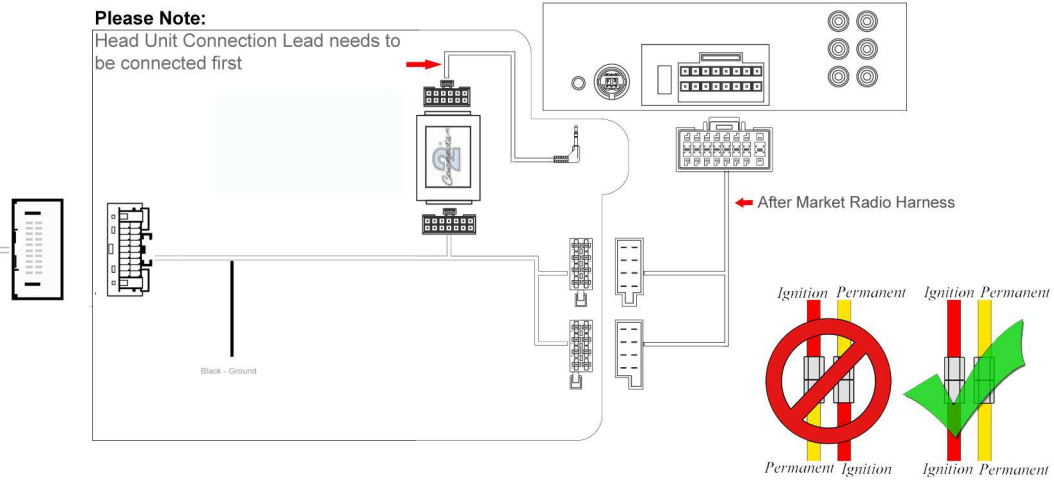

Installation Guide

Part No: CTSNS003.2 Nissan Steering Wheel Control Interface

Vehicle Compatibility:

- Micra 2010>
- Juke 2010>

Steering Wheel Control Functions