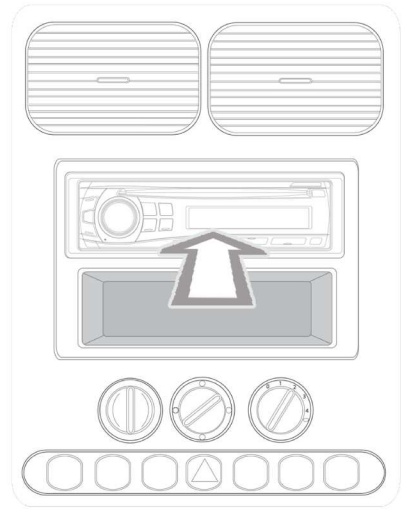

Installation Guide

Part No: CTSNS003.2 Nissan Steering Wheel Control Interface

Vehicle Compatibility:

- Micra 2010>
- Juke 2010>

Steering Wheel Control Functions