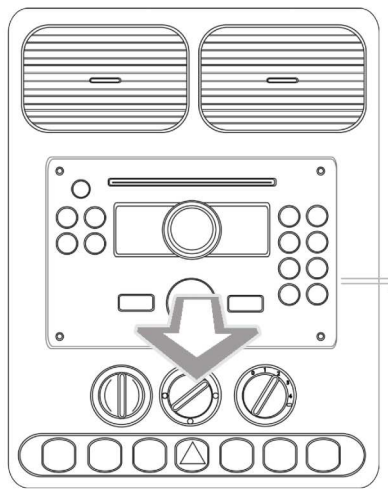

Installation Guide

Part No: CTSNS003.2 Nissan Steering Wheel Control Interface

Vehicle Compatibility:

- Micra 2010>
- Juke 2010>

Steering Wheel Control Functions