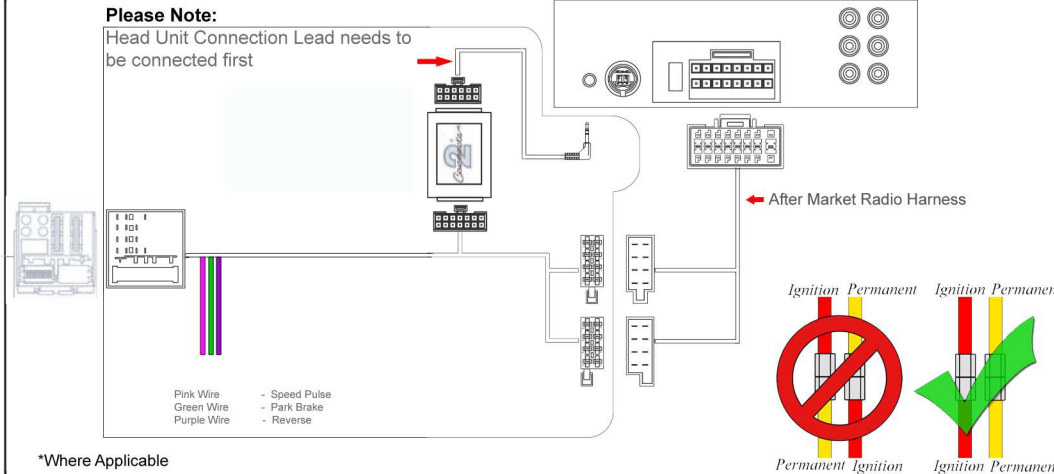

Installation Guide

Part No: CTSVW002.2 vw Can-Bus Steering Wheel Control Interface

Vehicle Compatibility:

Vehicles fitted with RCD200,300, 310,500,510 original head units.
Quadlock Vehicles

Eos	2004>
Golf MK 5/6	2002>
Jetta	2004>
Passat	2004>
Polo	2004>
Scirocco	2008>
Tiguan	2005>
Touran	2002>
Transporter	2005>
Amarok	2010>

Steering Wheel Control Functions

* Note All Dates are guide lines only as specifications of vehicles change