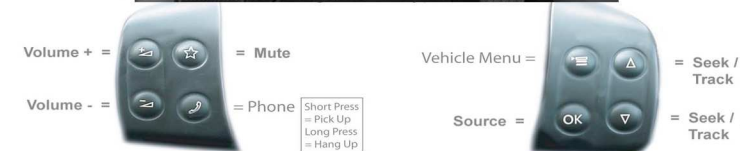

Installation Guide

Part No: CTSVW002.2 vw Can-Bus Steering Wheel Control Interface

Vehicle Compatibility:

Vehicles fitted with RCD200,300, 310,500,510 original head units.
Quadlock Vehicles

Eos	2004>
Golf MK 5/6	2002>
Jetta	2004>
Passat	2004>
Polo	2004>
Scirocco	2008>
Tiguan	2005>
Touran	2002>
Transporter	2005>
Amarok	2010>

Steering Wheel Control Functions

* Note All Dates are guide lines only as specifications of vehicles change