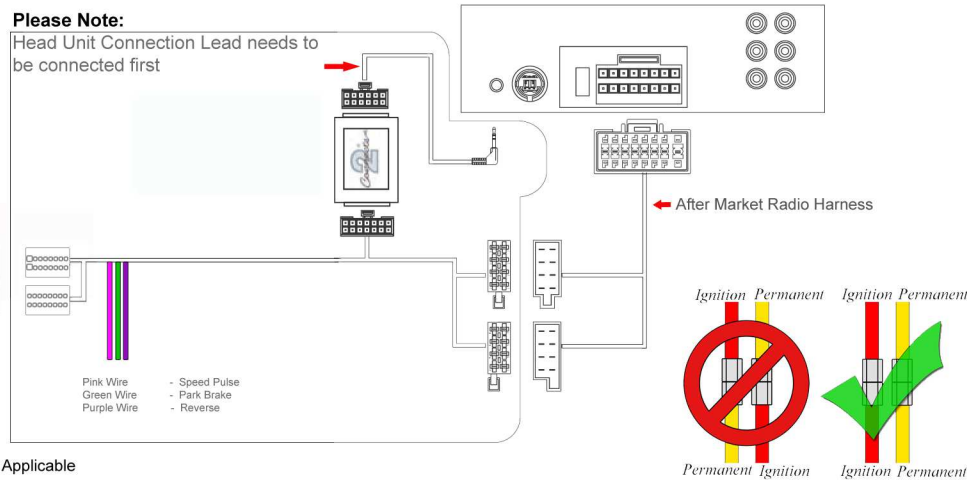

Installation Guide

Part No: CTSFA005.2 Fiat Can-Bus Steering Wheel Control Interface

Please Note:

Head Unit Connection Lead needs to be connected first

Vehicle Compatibility:

Fiat Bravo 2007>
Fiat Stilo 2001 - 2007

Steering Wheel Control Functions

* Note All Dates are guide lines only as specifications of vehicles change