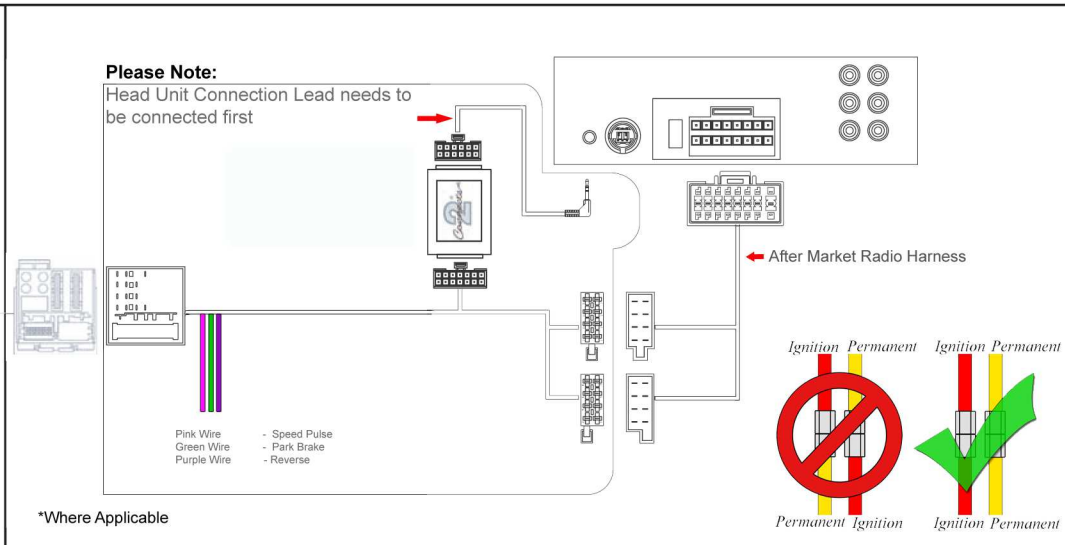

Installation Guide

Part No: CTSFO003.2 Ford Can-Bus Steering Wheel Control Interface

Vehicle Compatibility:

Vehicles fitted with Sony or Visteon 5000C, 6000CD or 6006CD original head units.

Quadlock Vehicles

- C-Max 2004 - 2011
- Fiesta 2005 - 2008
- Focus 2004 - 2011
- Fusion 2005>
- Galaxy 2006>
- Mondeo 2004>
- S-Max 2006>
- Transit 2005>
- Kuga 2008>

Steering Wheel Control Functions

* Note All Dates are guide lines only as specifications of vehicles change